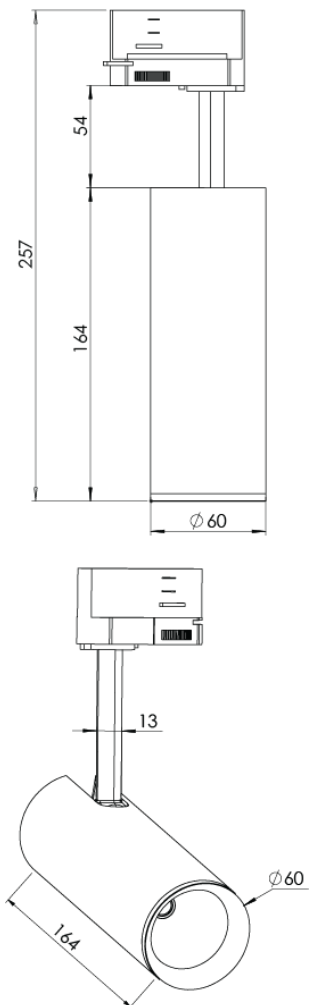

Product Family	Elva
Adjustability	Adjustable: 350° - 90°
Color	White- Black- Gray- RAL
Mounting Type	Track
Body	Extruded aluminium body with electrostatic powder coated
Light Source	COB LED
Color Temperature	2700-3000-4000-5000-6500K
Color Rendering Index	CRI>80,CRI>90
Power	11 W
Power Factor	Pf>90
Luminaire Efficiency	103lm/W
Light Beam Angle	15°,24°,36°,60°
Lumen	1133 lm
Operating Voltage	220-240V AC / 50-60 Hz
Light Source Lifetime	50.000 hours Led lifetime
Optic	High efficiency reflector and PC glass
Control Type	On/Off
Electrical Insulation Class	Class I
Optional Features	Unavailable
Sealing	IP20
Weight	0,6 Kg
Dimensions	Ø60x164mm

DIMENSIONS

Lumen value is given according to 4000K value.

Luminaire is F-marked and suitable for direct mounting on normally flammable surfaces.

All components are provided with 5 year limited guarantee. A qualified electrician must ensure proper installation of the product.