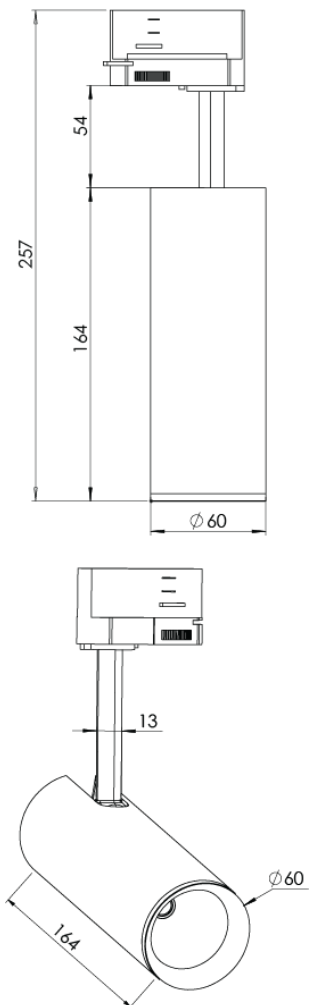

<b>Product Family</b>	Elva
<b>Adjustability</b>	Adjustable: 350° - 90°
<b>Color</b>	White- Black- Gray- RAL
<b>Mounting Type</b>	Track
<b>Body</b>	Extruded aluminium body with electrostatic powder coated
<b>Light Source</b>	COB LED
<b>Color Temperature</b>	2700-3000-4000-5000-6500K
<b>Color Rendering Index</b>	CRI>80,CRI>90
<b>Power</b>	7 W
<b>Power Factor</b>	Pf>90
<b>Luminaire Efficiency</b>	103lm/W
<b>Light Beam Angle</b>	15°,24°,36°,60°
<b>Lumen</b>	721 lm
<b>Operating Voltage</b>	220-240V AC / 50-60 Hz
<b>Light Source Lifetime</b>	50.000 hours Led lifetime
<b>Optic</b>	High efficiency reflector and PC glass
<b>Control Type</b>	On/Off
<b>Electrical Insulation Class</b>	Class I
<b>Optional Features</b>	Unavailable
<b>Sealing</b>	IP20
<b>Weight</b>	0,6 Kg
<b>Dimensions</b>	Ø60x164mm

## DIMENSIONS

Lumen value is given according to 4000K value.

Luminaire is F-marked and suitable for direct mounting on normally flammable surfaces.

All components are provided with 5 year limited guarantee. A qualified electrician must ensure proper installation of the product.