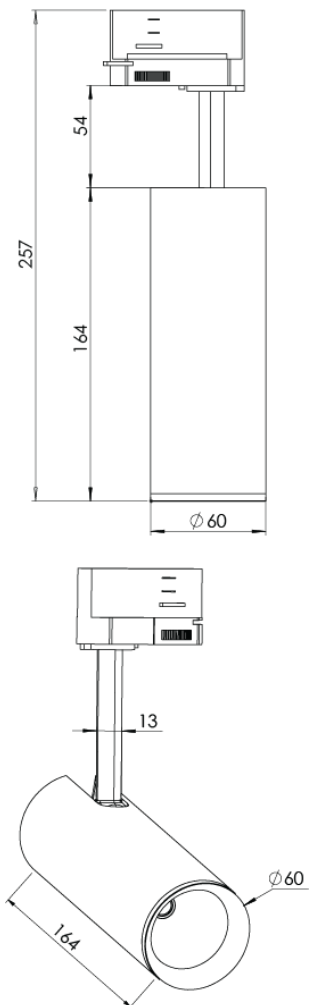

<b>Product Family</b>	Elva
<b>Adjustability</b>	Adjustable: 350° - 90°
<b>Color</b>	White- Black- Gray- RAL
<b>Mounting Type</b>	Track
<b>Body</b>	Extruded aluminium body with electrostatic powder coated
<b>Light Source</b>	COB LED
<b>Color Temperature</b>	2700-3000-4000-5000-6500K
<b>Color Rendering Index</b>	CRI>80,CRI>90
<b>Power</b>	9 W
<b>Power Factor</b>	Pf>90
<b>Luminaire Efficiency</b>	103lm/W
<b>Light Beam Angle</b>	15°,24°,36°,60°
<b>Lumen</b>	927 lm
<b>Operating Voltage</b>	220-240V AC / 50-60 Hz
<b>Light Source Lifetime</b>	50.000 hours Led lifetime
<b>Optic</b>	High efficiency reflector and PC glass
<b>Control Type</b>	On/Off
<b>Electrical Insulation Class</b>	Class I
<b>Optional Features</b>	Unavailable
<b>Sealing</b>	IP20
<b>Weight</b>	0,6 Kg
<b>Dimensions</b>	Ø60x164mm

## DIMENSIONS

Lumen value is given according to 4000K value.

Luminaire is F-marked and suitable for direct mounting on normally flammable surfaces.

All components are provided with 5 year limited guarantee. A qualified electrician must ensure proper installation of the product.