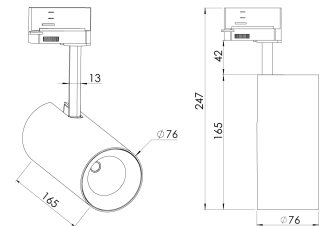

Product Family	Elva
Adjustability	Adjustable: 90° - 350°
Color	White- Black- Gray- RAL
Mounting Type	Track
Body	Die-cast aluminium body
Light Source	COB LED
Color Temperature	2700-3000-4000-5000-6500K
Color Rendering Index	CRI>80 , CRI>90
Power	14 W
Power Factor	Pf>90
Luminaire Efficiency	
Light Beam Angle	15°,24°,36°,60°
Lumen	1442 lm
Operating Voltage	110-120V AC
Light Source Lifetime	50.000 hours Led lifetime
Optic	
Control Type	On/Off- Dali
Electrical Insulation Class	Class I
Optional Features	Unavailable
Sealing	IP20
Weight	900 gr
Dimensions	Ø76 x 247 mm

DIMENSIONS

Lumen value is given according to 4000K value.
 Luminaire is F-marked and suitable for direct mounting on normally flammable surfaces.
 All components are provided with 5 year limited guarantee. A qualified electrician must ensure proper installation of the product.