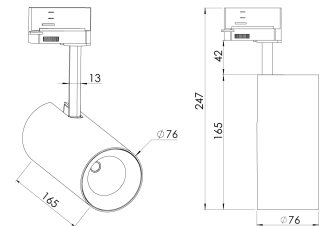

Product Family	Elva
Adjustability	Adjustable: 90° - 350°
Color	White- Black- Gray- RAL
Mounting Type	Track
Body	Die-cast aluminium body
Light Source	COB LED
Color Temperature	2700-3000-4000-5000-6500K
Color Rendering Index	CRI>80 , CRI>90
Power	6 W
Power Factor	Pf>90
Luminaire Efficiency	
Light Beam Angle	15°,24°,36°,60°
Lumen	618 lm
Operating Voltage	110-120V AC
Light Source Lifetime	50.000 hours Led lifetime
Optic	
Control Type	On/Off- Dali
Electrical Insulation Class	Class I
Optional Features	Unavailable
Sealing	IP20
Weight	900 gr
Dimensions	Ø76 x 247 mm

DIMENSIONS

Lumen value is given according to 4000K value.
 Luminaire is F-marked and suitable for direct mounting on normally flammable surfaces.
 All components are provided with 5 year limited guarantee. A qualified electrician must ensure proper installation of the product.