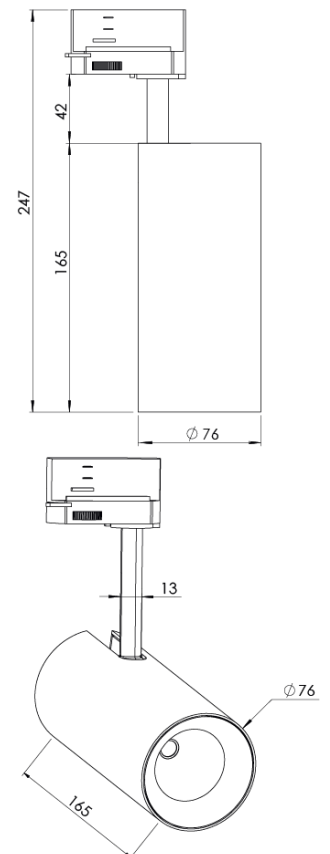

<b>Product Family</b>	Elva
<b>Adjustability</b>	Adjustable: 350° - 90°
<b>Color</b>	White- Black- Gray- RAL
<b>Mounting Type</b>	Track
<b>Body</b>	Extruded aluminium body with electrostatic powder coated
<b>Light Source</b>	COB LED
<b>Color Temperature</b>	2700-3000-4000-5000-6500K
<b>Color Rendering Index</b>	CRI>80,CRI>90
<b>Power</b>	14 W
<b>Power Factor</b>	Pf>90
<b>Luminaire Efficiency</b>	103lm/W
<b>Light Beam Angle</b>	15°,24°,36°,60°
<b>Lumen</b>	1442 lm
<b>Operating Voltage</b>	220-240V AC / 50-60 Hz
<b>Light Source Lifetime</b>	50.000 hours Led lifetime
<b>Optic</b>	High efficiency reflector and PC glass
<b>Control Type</b>	On/Off- Dali
<b>Electrical Insulation Class</b>	Class I
<b>Optional Features</b>	Unavailable
<b>Sealing</b>	IP20
<b>Weight</b>	0,9 Kg
<b>Dimensions</b>	Ø76 x 165mm

## DIMENSIONS

Lumen value is given according to 4000K value.

Luminaire is F-marked and suitable for direct mounting on normally flammable surfaces.

All components are provided with 5 year limited guarantee. A qualified electrician must ensure proper installation of the product.