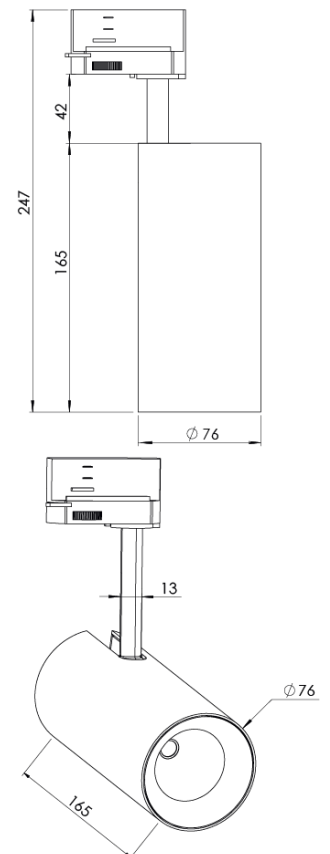

<b>Product Family</b>	Elva
<b>Adjustability</b>	Adjustable: 350° - 90°
<b>Color</b>	White- Black- Gray- RAL
<b>Mounting Type</b>	Track
<b>Body</b>	Extruded aluminium body with electrostatic powder coated
<b>Light Source</b>	COB LED
<b>Color Temperature</b>	2700-3000-4000-5000-6500K
<b>Color Rendering Index</b>	CRI>80,CRI>90
<b>Power</b>	9 W
<b>Power Factor</b>	Pf>90
<b>Luminaire Efficiency</b>	103lm/W
<b>Light Beam Angle</b>	15°,24°,36°,60°
<b>Lumen</b>	927 lm
<b>Operating Voltage</b>	220-240V AC / 50-60 Hz
<b>Light Source Lifetime</b>	50.000 hours Led lifetime
<b>Optic</b>	High efficiency reflector and PC glass
<b>Control Type</b>	On/Off- Dali
<b>Electrical Insulation Class</b>	Class I
<b>Optional Features</b>	Unavailable
<b>Sealing</b>	IP20
<b>Weight</b>	0,9 Kg
<b>Dimensions</b>	Ø76 x 165mm

## DIMENSIONS

Lumen value is given according to 4000K value.

Luminaire is F-marked and suitable for direct mounting on normally flammable surfaces.

All components are provided with 5 year limited guarantee. A qualified electrician must ensure proper installation of the product.