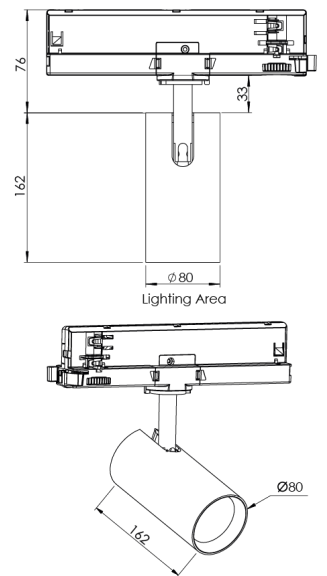

Product Family	Elva
Adjustability	Adjustable: 350° - 90°
Color	White- Black- Gray- RAL
Mounting Type	Track
Body	Injection aluminium body with electrostatic powder coated
Light Source	COB LED
Color Temperature	2700-3000-4000-5000-6500K
Color Rendering Index	CRI>90
Power	20 W
Power Factor	Pf>90
Luminaire Efficiency	105 lm/W
Light Beam Angle	24° ,40° ,60°
Lumen	2096 lm
Operating Voltage	220-240V AC / 50-60 Hz
Light Source Lifetime	50.000 hours Led lifetime
Optic	High efficiency reflector and PC glass
Control Type	On/Off- Dali
Electrical Insulation Class	Class I
Optional Features	Unavailable
Sealing	IP20
Weight	0,785 Kg
Dimensions	Ø80 x 162 mm

DIMENSIONS

Lumen value is given according to 4000K value.

Luminaire is F-marked and suitable for direct mounting on normally flammable surfaces.

All components are provided with 5 year limited guarantee. A qualified electrician must ensure proper installation of the product.