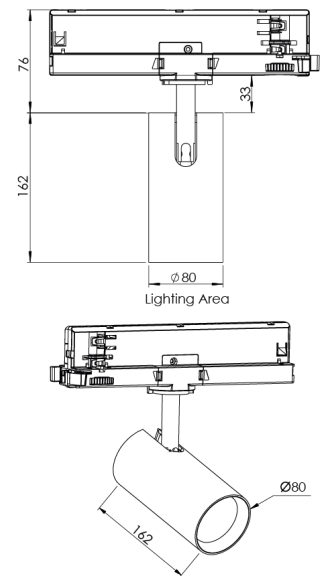

Product Family	Elva
Adjustability	Adjustable: 350° - 90°
Color	White- Black- Gray- RAL
Mounting Type	Track
Body	Injection aluminium body with electrostatic powder coated
Light Source	COB LED
Color Temperature	2700-3000-4000-5000-6500K
Color Rendering Index	CRI>90
Power	28 W
Power Factor	Pf>90
Luminaire Efficiency	105 lm/W
Light Beam Angle	24° ,40° ,60°
Lumen	2950 lm
Operating Voltage	220-240V AC / 50-60 Hz
Light Source Lifetime	50.000 hours Led lifetime
Optic	High efficiency reflector and PC glass
Control Type	On/Off- Dali
Electrical Insulation Class	Class I
Optional Features	Unavailable
Sealing	IP20
Weight	0,785 Kg
Dimensions	Ø80 x 162 mm

DIMENSIONS

Lumen value is given according to 4000K value.

Luminaire is F-marked and suitable for direct mounting on normally flammable surfaces.

All components are provided with 5 year limited guarantee. A qualified electrician must ensure proper installation of the product.