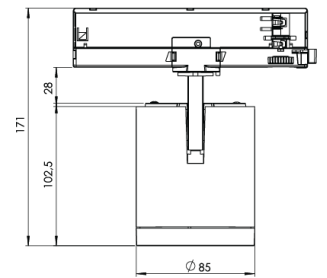

<b>Product Family</b>	Elva
<b>Adjustability</b>	Adjustable: 350° - 90°
<b>Color</b>	White- Black- Gray- RAL
<b>Mounting Type</b>	Track
<b>Body</b>	Injection aluminium body with electrostatic powder coated
<b>Light Source</b>	COB LED
<b>Color Temperature</b>	3000-3500-4000K
<b>Color Rendering Index</b>	CRI>90
<b>Power</b>	22 W
<b>Power Factor</b>	Pf>90
<b>Luminaire Efficiency</b>	133lm/W, 135lm/W, 140lm/W
<b>Light Beam Angle</b>	15°,24°,40°,60°
<b>Lumen</b>	2926 lm - 2970 lm - 3080 lm
<b>Operating Voltage</b>	220-240V AC / 50-60 Hz
<b>Light Source Lifetime</b>	50.000 hours Led lifetime
<b>Optic</b>	High efficiency reflector and PC glass
<b>Control Type</b>	On/Off- Dali
<b>Electrical Insulation Class</b>	Class II
<b>Optional Features</b>	Unavailable
<b>Sealing</b>	IP20
<b>Weight</b>	0,62 Kg
<b>Dimensions</b>	Ø85 X 102,5mm

## DIMENSIONS

Luminaire is F-marked and suitable for direct mounting on normally flammable surfaces.  
All components are provided with 5 year limited guarantee. A qualified electrician must ensure proper installation of the product.