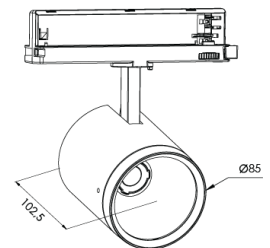

<b>Product Family</b>	Elva
<b>Adjustability</b>	Adjustable: 350° - 90°
<b>Color</b>	White- Black- Gray- RAL
<b>Mounting Type</b>	Track
<b>Body</b>	Injection aluminium body with electrostatic powder coated
<b>Light Source</b>	COB LED
<b>Color Temperature</b>	3000-3500-4000K
<b>Color Rendering Index</b>	CRI>90
<b>Power</b>	22 W
<b>Power Factor</b>	Pf>90
<b>Luminaire Efficiency</b>	133lm/W, 135lm/W, 140lm/W
<b>Light Beam Angle</b>	15°,24°,40°,60°
<b>Lumen</b>	2926 lm - 2970 lm - 3080 lm
<b>Operating Voltage</b>	220-240V AC / 50-60 Hz
<b>Light Source Lifetime</b>	50.000 hours Led lifetime
<b>Optic</b>	High efficiency reflector and PC glass
<b>Control Type</b>	On/Off- Dali
<b>Electrical Insulation Class</b>	Class II
<b>Optional Features</b>	Unavailable
<b>Sealing</b>	IP20
<b>Weight</b>	0,62 Kg
<b>Dimensions</b>	Ø85 X 102,5mm

## DIMENSIONS

Luminaire is F-marked and suitable for direct mounting on normally flammable surfaces.  
All components are provided with 5 year limited guarantee. A qualified electrician must ensure proper installation of the product.