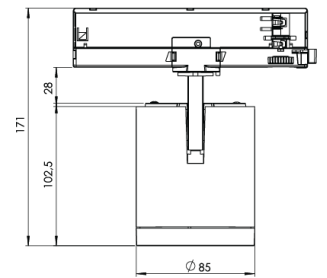

Product Family	Elva
Adjustability	Adjustable: 350° - 90°
Color	White- Black- Gray- RAL
Mounting Type	Track
Body	Injection aluminium body with electrostatic powder coated
Light Source	COB LED
Color Temperature	3000-3500-4000K
Color Rendering Index	CRI>90
Power	24 W
Power Factor	Pf>90
Luminaire Efficiency	133lm/W, 135lm/W, 140lm/W
Light Beam Angle	15°,24°,40°,60°
Lumen	3192 lm - 3240 lm - 3360 lm
Operating Voltage	220-240V AC / 50-60 Hz
Light Source Lifetime	50.000 hours Led lifetime
Optic	High efficiency reflector and PC glass
Control Type	On/Off- Dali
Electrical Insulation Class	Class II
Optional Features	Unavailable
Sealing	IP20
Weight	0,62 Kg
Dimensions	Ø85 X 102,5mm

DIMENSIONS

Luminaire is F-marked and suitable for direct mounting on normally flammable surfaces.
All components are provided with 5 year limited guarantee. A qualified electrician must ensure proper installation of the product.