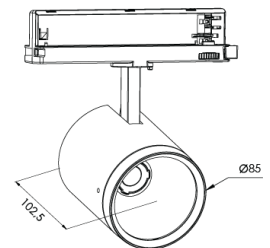

Product Family	Elva
Adjustability	Adjustable: 350° - 90°
Color	White- Black- Gray- RAL
Mounting Type	Track
Body	Injection aluminium body with electrostatic powder coated
Light Source	COB LED
Color Temperature	3000-3500-4000K
Color Rendering Index	CRI>90
Power	24 W
Power Factor	Pf>90
Luminaire Efficiency	133lm/W, 135lm/W, 140lm/W
Light Beam Angle	15°,24°,40°,60°
Lumen	3192 lm - 3240 lm - 3360 lm
Operating Voltage	220-240V AC / 50-60 Hz
Light Source Lifetime	50.000 hours Led lifetime
Optic	High efficiency reflector and PC glass
Control Type	On/Off- Dali
Electrical Insulation Class	Class II
Optional Features	Unavailable
Sealing	IP20
Weight	0,62 Kg
Dimensions	Ø85 X 102,5mm

DIMENSIONS

Luminaire is F-marked and suitable for direct mounting on normally flammable surfaces.
All components are provided with 5 year limited guarantee. A qualified electrician must ensure proper installation of the product.