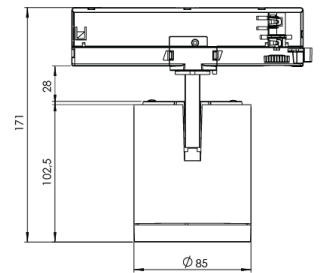

<b>Product Family</b>	Elva
<b>Adjustability</b>	Adjustable: 350° - 90°
<b>Color</b>	White- Black- Gray- RAL
<b>Mounting Type</b>	Track
<b>Body</b>	Injection aluminium body with electrostatic powder coated
<b>Light Source</b>	COB LED
<b>Color Temperature</b>	2700-3000-4000-5000-6500K
<b>Color Rendering Index</b>	CRI>80 , CRI>90
<b>Power</b>	22 W
<b>Power Factor</b>	Pf>90
<b>Luminaire Efficiency</b>	105 lm/W
<b>Light Beam Angle</b>	15°,24°,40°,60°
<b>Lumen</b>	2310 lm
<b>Operating Voltage</b>	220-240V AC / 50-60 Hz
<b>Light Source Lifetime</b>	50.000 hours Led lifetime
<b>Optic</b>	High efficiency reflector and PC glass
<b>Control Type</b>	On/Off- Dali
<b>Electrical Insulation Class</b>	Class II
<b>Optional Features</b>	Unavailable
<b>Sealing</b>	IP20
<b>Weight</b>	0,62 Kg
<b>Dimensions</b>	Ø85 x 102,5 mm

## DIMENSIONS

Lumen value is given according to 4000K value.

Luminaire is F-marked and suitable for direct mounting on normally flammable surfaces.

All components are provided with 5 year limited guarantee. A qualified electrician must ensure proper installation of the product.