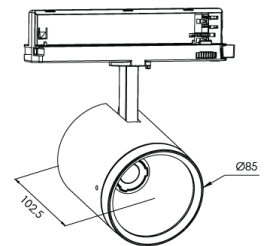

<b>Product Family</b>	Elva
<b>Adjustability</b>	Adjustable: 350° - 90°
<b>Color</b>	White- Black- Gray- RAL
<b>Mounting Type</b>	Track
<b>Body</b>	Injection aluminium body with electrostatic powder coated
<b>Light Source</b>	COB LED
<b>Color Temperature</b>	2700-3000-4000-5000-6500K
<b>Color Rendering Index</b>	CRI>80 , CRI>90
<b>Power</b>	22 W
<b>Power Factor</b>	Pf>90
<b>Luminaire Efficiency</b>	105 lm/W
<b>Light Beam Angle</b>	15°,24°,40°,60°
<b>Lumen</b>	2310 lm
<b>Operating Voltage</b>	220-240V AC / 50-60 Hz
<b>Light Source Lifetime</b>	50.000 hours Led lifetime
<b>Optic</b>	High efficiency reflector and PC glass
<b>Control Type</b>	On/Off- Dali
<b>Electrical Insulation Class</b>	Class II
<b>Optional Features</b>	Unavailable
<b>Sealing</b>	IP20
<b>Weight</b>	0,62 Kg
<b>Dimensions</b>	Ø85 x 102,5 mm

## DIMENSIONS

Lumen value is given according to 4000K value.

Luminaire is F-marked and suitable for direct mounting on normally flammable surfaces.

All components are provided with 5 year limited guarantee. A qualified electrician must ensure proper installation of the product.