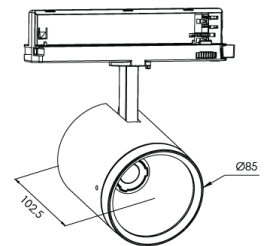

Product Family	Elva
Adjustability	Adjustable: 350° - 90°
Color	White- Black- Gray- RAL
Mounting Type	Track
Body	Injection aluminium body with electrostatic powder coated
Light Source	COB LED
Color Temperature	2700-3000-4000-5000-6500K
Color Rendering Index	CRI>80 , CRI>90
Power	24 W
Power Factor	Pf>90
Luminaire Efficiency	105 lm/W
Light Beam Angle	15°,24°,40°,60°
Lumen	2520 lm
Operating Voltage	220-240V AC / 50-60 Hz
Light Source Lifetime	50.000 hours Led lifetime
Optic	High efficiency reflector and PC glass
Control Type	On/Off- Dali
Electrical Insulation Class	Class II
Optional Features	Unavailable
Sealing	IP20
Weight	0,62 Kg
Dimensions	Ø85 x 102,5 mm

DIMENSIONS

Lumen value is given according to 4000K value.

Luminaire is F-marked and suitable for direct mounting on normally flammable surfaces.

All components are provided with 5 year limited guarantee. A qualified electrician must ensure proper installation of the product.