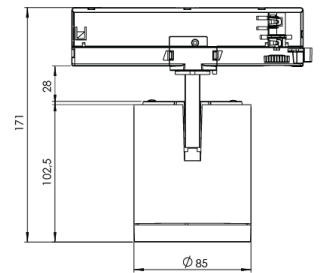

Product Family	Elva
Adjustability	Adjustable: 350° - 90°
Color	White- Black- Gray- RAL
Mounting Type	Track
Body	Injection aluminium body with electrostatic powder coated
Light Source	COB LED
Color Temperature	2700-3000-4000-5000-6500K
Color Rendering Index	CRI>80 , CRI>90
Power	24 W
Power Factor	Pf>90
Luminaire Efficiency	105 lm/W
Light Beam Angle	15°,24°,40°,60°
Lumen	2520 lm
Operating Voltage	220-240V AC / 50-60 Hz
Light Source Lifetime	50.000 hours Led lifetime
Optic	High efficiency reflector and PC glass
Control Type	On/Off- Dali
Electrical Insulation Class	Class II
Optional Features	Unavailable
Sealing	IP20
Weight	0,62 Kg
Dimensions	Ø85 x 102,5 mm

DIMENSIONS

Lumen value is given according to 4000K value.

Luminaire is F-marked and suitable for direct mounting on normally flammable surfaces.

All components are provided with 5 year limited guarantee. A qualified electrician must ensure proper installation of the product.