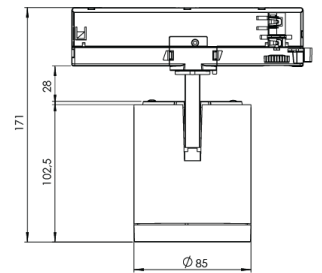

| | |
|------------------------------------|---|
| Product Family | Elva |
| Adjustability | Adjustable: 350° - 90° |
| Color | White- Black- Gray- RAL |
| Mounting Type | Track |
| Body | Injection aluminium body with electrostatic powder coated |
| Light Source | COB LED |
| Color Temperature | 2700-3000-4000-5000-6500K |
| Color Rendering Index | CRI>80 , CRI>90 |
| Power | 29,5 W |
| Power Factor | Pf>90 |
| Luminaire Efficiency | 105 lm/W |
| Light Beam Angle | 15°,24°,40°,60° |
| Lumen | 3098 lm |
| Operating Voltage | 220-240V AC / 50-60 Hz |
| Light Source Lifetime | 50.000 hours Led lifetime |
| Optic | High efficiency reflector and PC glass |
| Control Type | On/Off- Dali |
| Electrical Insulation Class | Class II |
| Optional Features | Unavailable |
| Sealing | IP20 |
| Weight | 0,62 Kg |
| Dimensions | Ø85 x 102,5 mm |

DIMENSIONS

Lumen value is given according to 4000K value.

Luminaire is F-marked and suitable for direct mounting on normally flammable surfaces.

All components are provided with 5 year limited guarantee. A qualified electrician must ensure proper installation of the product.