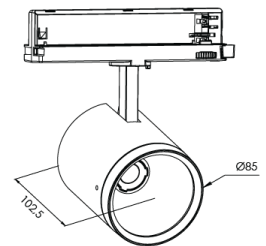

| | |
|------------------------------------|---|
| Product Family | Elva |
| Adjustability | Adjustable: 350° - 90° |
| Color | White- Black- Gray- RAL |
| Mounting Type | Track |
| Body | Injection aluminium body with electrostatic powder coated |
| Light Source | COB LED |
| Color Temperature | 2700-3000-4000-5000-6500K |
| Color Rendering Index | CRI>80 , CRI>90 |
| Power | 29,5 W |
| Power Factor | Pf>90 |
| Luminaire Efficiency | 105 lm/W |
| Light Beam Angle | 15°,24°,40°,60° |
| Lumen | 3098 lm |
| Operating Voltage | 220-240V AC / 50-60 Hz |
| Light Source Lifetime | 50.000 hours Led lifetime |
| Optic | High efficiency reflector and PC glass |
| Control Type | On/Off- Dali |
| Electrical Insulation Class | Class II |
| Optional Features | Unavailable |
| Sealing | IP20 |
| Weight | 0,62 Kg |
| Dimensions | Ø85 x 102,5 mm |

DIMENSIONS

Lumen value is given according to 4000K value.

Luminaire is F-marked and suitable for direct mounting on normally flammable surfaces.

All components are provided with 5 year limited guarantee. A qualified electrician must ensure proper installation of the product.