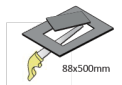

<b>Product Family</b>	Eron
<b>Adjustability</b>	Fixed
<b>Color</b>	White- Black- Gray- RAL
<b>Mounting Type</b>	Recessed Mounted
<b>Body</b>	Sheet steel body with electrostatic powder coated
<b>Light Source</b>	GU10(HALOGEN/LED)
<b>Color Temperature</b>	2700-3000-4000-5000-6500K
<b>Color Rendering Index</b>	
<b>Power</b>	MAX 10W(LED)
<b>Power Factor</b>	Pf>90
<b>Luminaire Efficiency</b>	
<b>Light Beam Angle</b>	
<b>Lumen</b>	
<b>Operating Voltage</b>	220-240V AC / 50-60 Hz
<b>Light Source Lifetime</b>	50.000 hours Led lifetime
<b>Optic</b>	
<b>Control Type</b>	On/Off
<b>Electrical Insulation Class</b>	Class I
<b>Optional Features</b>	Unavailable
<b>Sealing</b>	IP20
<b>Weight</b>	1,7 Kg
<b>Dimensions</b>	500 x 133 mm - 87 x 83 mm

## DIMENSIONS

Luminaire is F-marked and suitable for direct mounting on normally flammable surfaces.  
All components are provided with 5 year limited guarantee. A qualified electrician must ensure proper installation of the product.