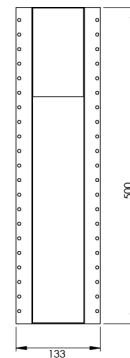

<b>Product Family</b>	Eron
<b>Adjustability</b>	Fixed
<b>Color</b>	White- Black- Gray- RAL
<b>Mounting Type</b>	Recessed Mounted
<b>Body</b>	Sheet steel body with electrostatic powder coated
<b>Light Source</b>	GU10(HALOGEN/LED)
<b>Color Temperature</b>	2700-3000-4000-5000-6500K
<b>Color Rendering Index</b>	
<b>Power</b>	MAX 10W(LED)
<b>Power Factor</b>	Pf>90
<b>Luminaire Efficiency</b>	
<b>Light Beam Angle</b>	
<b>Lumen</b>	
<b>Operating Voltage</b>	220-240V AC / 50-60 Hz
<b>Light Source Lifetime</b>	50.000 hours Led lifetime
<b>Optic</b>	
<b>Control Type</b>	On/Off
<b>Electrical Insulation Class</b>	Class I
<b>Optional Features</b>	Unavailable
<b>Sealing</b>	IP20
<b>Weight</b>	1,7 Kg
<b>Dimensions</b>	500 x 133 mm - 87 x 83 mm

## DIMENSIONS

Luminaire is F-marked and suitable for direct mounting on normally flammable surfaces.  
All components are provided with 5 year limited guarantee. A qualified electrician must ensure proper installation of the product.