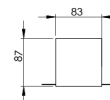

<b>Product Family</b>	Eron
<b>Adjustability</b>	Fixed
<b>Color</b>	White- Black- Gray- RAL
<b>Mounting Type</b>	Recessed Mounted
<b>Body</b>	Sheet steel body with electrostatic powder coated
<b>Light Source</b>	GU10(HALOGEN/LED)
<b>Color Temperature</b>	2700-3000-4000-5000-6500K
<b>Color Rendering Index</b>	
<b>Power</b>	MAX 10W(LED)
<b>Power Factor</b>	Pf>90
<b>Luminaire Efficiency</b>	
<b>Light Beam Angle</b>	
<b>Lumen</b>	
<b>Operating Voltage</b>	220-240V AC / 50-60 Hz
<b>Light Source Lifetime</b>	50.000 hours Led lifetime
<b>Optic</b>	
<b>Control Type</b>	On/Off
<b>Electrical Insulation Class</b>	Class I
<b>Optional Features</b>	Unavailable
<b>Sealing</b>	IP20
<b>Weight</b>	1,7 Kg
<b>Dimensions</b>	500 x 133 mm - 87 x 83 mm

## DIMENSIONS

Luminaire is F-marked and suitable for direct mounting on normally flammable surfaces.  
All components are provided with 5 year limited guarantee. A qualified electrician must ensure proper installation of the product.