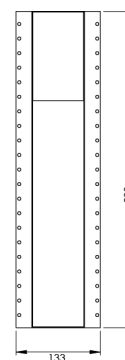

Product Family	Eron
Adjustability	Fixed
Color	White- Black- Gray- RAL
Mounting Type	Recessed Mounted
Body	Sheet steel body with electrostatic powder coated

Light Source	GU10(HALOGEN/LED)
Color Temperature	2700-3000-4000-5000-6500K
Color Rendering Index	
Power	MAX 50W(HALOGEN)
Power Factor	Pf>90
Luminaire Efficiency	
Light Beam Angle	
Lumen	
Operating Voltage	220-240V AC / 50-60 Hz
Light Source Lifetime	50.000 hours Led lifetime
Optic	

Control Type	On/Off
Electrical Insulation Class	Class I
Optional Features	Unavailable

Sealing	IP20
Weight	1,7 Kg
Dimensions	500 x 133 mm - 87 x 83 mm

DIMENSIONS

Luminaire is F-marked and suitable for direct mounting on normally flammable surfaces.
All components are provided with 5 year limited guarantee. A qualified electrician must ensure proper installation of the product.