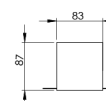

Product Family	Eron
Adjustability	Fixed
Color	White- Black- Gray- RAL
Mounting Type	Recessed Mounted
Body	Sheet steel body with electrostatic powder coated

Light Source	GU10(HALOGEN/LED)
Color Temperature	2700-3000-4000-5000-6500K
Color Rendering Index	
Power	MAX 50W(HALOGEN)
Power Factor	Pf>90
Luminaire Efficiency	
Light Beam Angle	
Lumen	
Operating Voltage	220-240V AC / 50-60 Hz
Light Source Lifetime	50.000 hours Led lifetime
Optic	

Control Type	On/Off
Electrical Insulation Class	Class I
Optional Features	Unavailable

Sealing	IP20
Weight	1,7 Kg
Dimensions	500 x 133 mm - 87 x 83 mm

DIMENSIONS

Luminaire is F-marked and suitable for direct mounting on normally flammable surfaces.
All components are provided with 5 year limited guarantee. A qualified electrician must ensure proper installation of the product.