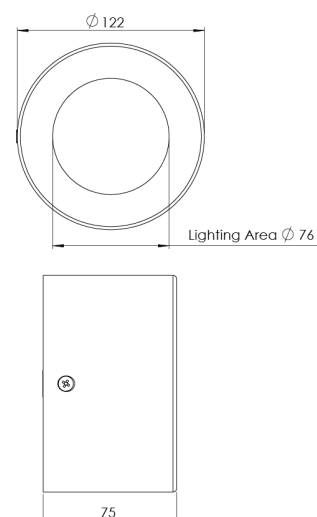

Product Family	Fera
Adjustability	Fixed
Color	White- Black- Gray- RAL
Mounting Type	Surface Mounted
Body	Die-cast aluminium body with electrostatic powder coated

Light Source	MP LED
Color Temperature	2700-3000-4000-5000-6500K
Color Rendering Index	CRI>80,CRI>90
Power	11 W
Power Factor	Pf>90
Luminaire Efficiency	86lm/W
Light Beam Angle	120°
Lumen	946 lm
Operating Voltage	220-240V AC / 50-60 Hz
Light Source Lifetime	50.000 hours Led lifetime
Optic	High efficiency opal diffusers

Control Type	On/Off
Electrical Insulation Class	Class II

Optional Features

Sealing	IP40
Weight	0,5 kg
Dimensions	Ø122 x 75 mm

DIMENSIONS

Lumen value is given according to 3000K value.

Luminaire is F-marked and suitable for direct mounting on normally flammable surfaces.