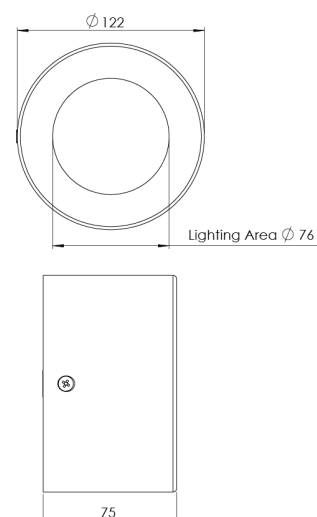

Product Family	Fera
Adjustability	Fixed
Color	White- Black- Gray- RAL
Mounting Type	Surface Mounted
Body	Die-cast aluminium body with electrostatic powder coated

Light Source	MP LED
Color Temperature	2700-3000-4000-5000-6500K
Color Rendering Index	CRI>80,CRI>90
Power	14 W
Power Factor	Pf>90
Luminaire Efficiency	86lm/W
Light Beam Angle	120°
Lumen	1204 lm
Operating Voltage	220-240V AC / 50-60 Hz
Light Source Lifetime	50.000 hours Led lifetime
Optic	High efficiency opal diffusers

Control Type	On/Off
Electrical Insulation Class	Class II

Optional Features

Sealing	IP40
Weight	0,5 kg
Dimensions	Ø122 x 75 mm

DIMENSIONS

Lumen value is given according to 3000K value.

Luminaire is F-marked and suitable for direct mounting on normally flammable surfaces.