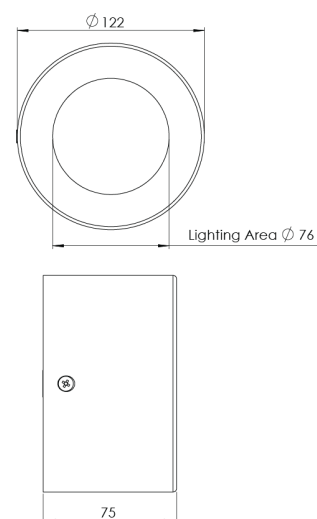

DIMENSIONS

Lumen value is given according to 3000K value.

Luminaire is F-marked and suitable for direct mounting on normally flammable surfaces.

All components are provided with 5 year limited guarantee. A qualified electrician must ensure proper installation of the product.