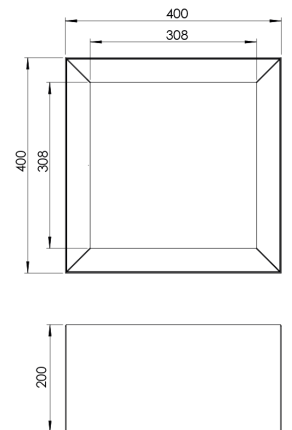

<b>Product Family</b>	Fino
<b>Adjustability</b>	Fixed
<b>Color</b>	White- Black- Gray- RAL
<b>Mounting Type</b>	Surface Mounted
<b>Body</b>	Aluminium body with electrostatic powder coated
<b>Light Source</b>	MP LED
<b>Color Temperature</b>	2700-3000-4000-5000-6500K
<b>Color Rendering Index</b>	CRI>80 , CRI>90
<b>Power</b>	18 W
<b>Power Factor</b>	Pf>90
<b>Luminaire Efficiency</b>	53lm/W
<b>Light Beam Angle</b>	35°
<b>Lumen</b>	954 lm
<b>Operating Voltage</b>	220-240V AC / 50-60 Hz
<b>Light Source Lifetime</b>	50.000 hours Led lifetime
<b>Optic</b>	High efficiency milky diffuser
<b>Control Type</b>	On/Off- Dali
<b>Electrical Insulation Class</b>	Class II
<b>Optional Features</b>	Emergency kit system can be integrated
<b>Sealing</b>	IP20
<b>Weight</b>	3,5 Kg
<b>Dimensions</b>	400 x 400 x 200 mm

## DIMENSIONS

Lumen value is given according to 3000K value.

Luminaire is F-marked and suitable for direct mounting on normally flammable surfaces.

All components are provided with 5 year limited guarantee. A qualified electrician must ensure proper installation of the product.