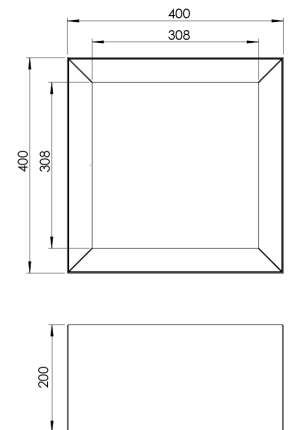

Product Family	Fino
Adjustability	Fixed
Color	White- Black- Gray- RAL
Mounting Type	Surface Mounted
Body	Aluminium body with electrostatic powder coated
Light Source	MP LED
Color Temperature	2700-3000-4000-5000-6500K
Color Rendering Index	CRI>80 , CRI>90
Power	35 W
Power Factor	Pf>90
Luminaire Efficiency	53lm/W
Light Beam Angle	35°
Lumen	1855 lm
Operating Voltage	220-240V AC / 50-60 Hz
Light Source Lifetime	50.000 hours Led lifetime
Optic	High efficiency milky diffuser
Control Type	On/Off- Dali
Electrical Insulation Class	Class II
Optional Features	Emergency kit system can be integrated
Sealing	IP20
Weight	3,5 Kg
Dimensions	400 x 400 x 200 mm

DIMENSIONS

Lumen value is given according to 3000K value.

Luminaire is F-marked and suitable for direct mounting on normally flammable surfaces.

All components are provided with 5 year limited guarantee. A qualified electrician must ensure proper installation of the product.