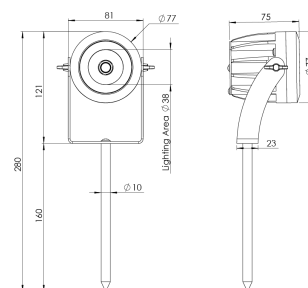

Product Family	Gressa
Adjustability	Adjustable: 90°
Color	White- Black- Gray- RAL
Mounting Type	
Body	Electrostatic powder coated aluminum body
Light Source	COB LED
Color Temperature	2700-3000-4000-5000-6500K
Color Rendering Index	CRI>80,CRI>90
Power	5 W
Power Factor	Pf>90
Luminaire Efficiency	97lm/W
Light Beam Angle	15°,24°,36°,60°
Lumen	485 lm
Operating Voltage	220-240V AC / 50-60 Hz
Light Source Lifetime	50.000 hours Led lifetime
Optic	High efficiency reflector, Extra clear tempered glass
Control Type	On/Off
Electrical Insulation Class	Class I
Optional Features	Unavailable
Sealing	IP66
Weight	0,6 Kg
Dimensions	Ø77 x 75 x 280 mm

DIMENSIONS

Lumen value is given according to 4000K value.

Luminaire is F-marked and suitable for direct mounting on normally flammable surfaces.

All components are provided with 5 year limited guarantee. A qualified electrician must ensure proper installation of the product.