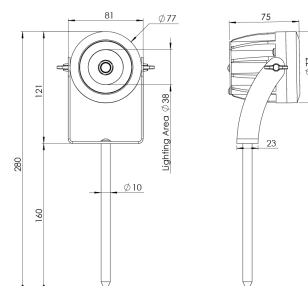

|                                    |   |
|------------------------------------|---|
| <b>Product Family</b>              | Gressa  |
| <b>Adjustability</b>               | Adjustable: 90°                                       |
| <b>Color</b>                       | White- Black- Gray- RAL                               |
| <b>Mounting Type</b>               |   |
| <b>Body</b>                        | Electrostatic powder coated aluminum body             |
| <b>Light Source</b>                | COB LED   |
| <b>Color Temperature</b>           | 2700-3000-4000-5000-6500K                             |
| <b>Color Rendering Index</b>       | CRI>80,CRI>90   |
| <b>Power</b>                       | 8 W   |
| <b>Power Factor</b>                | Pf>90   |
| <b>Luminaire Efficiency</b>        | 97lm/W  |
| <b>Light Beam Angle</b>            | 15°,24°,36°,60°                                       |
| <b>Lumen</b>                       | 776 lm  |
| <b>Operating Voltage</b>           | 220-240V AC / 50-60 Hz                                |
| <b>Light Source Lifetime</b>       | 50.000 hours Led lifetime                             |
| <b>Optic</b>                       | High efficiency reflector, Extra clear tempered glass |
| <b>Control Type</b>                | On/Off  |
| <b>Electrical Insulation Class</b> | Class I   |
| <b>Optional Features</b>           | Unavailable   |
| <b>Sealing</b>                     | IP66  |
| <b>Weight</b>                      | 0,6 Kg  |
| <b>Dimensions</b>                  | Ø77 x 75 x 280 mm                                     |

## DIMENSIONS

Lumen value is given according to 4000K value.  
 Luminaire is F-marked and suitable for direct mounting on normally flammable surfaces.  
 All components are provided with 5 year limited guarantee. A qualified electrician must ensure proper installation of the product.