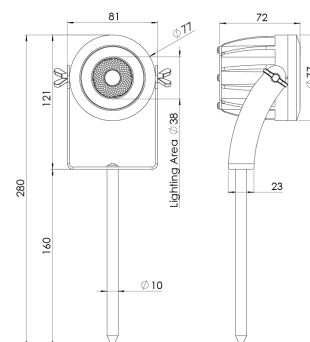

| | |
|------------------------------------|--|
| Product Family | Gressa |
| Adjustability | Adjustable: 90° |
| Color | White- Black- Gray- RAL |
| Mounting Type | |
| Body | Electrostatic powder coated aluminum body |
| Light Source | HP LED |
| Color Temperature | 2700-3000-4000-5000-6500K |
| Color Rendering Index | CRI>80 |
| Power | 3 W |
| Power Factor | Pf>90 |
| Luminaire Efficiency | 57lm/W |
| Light Beam Angle | 24°,36° |
| Lumen | 171 lm |
| Operating Voltage | 220-240V AC / 50-60 Hz |
| Light Source Lifetime | 50.000 hours Led lifetime |
| Optic | High efficiency acrylic lens, Extra clear tempered glass |
| Control Type | On/Off |
| Electrical Insulation Class | Class I |
| Optional Features | Unavailable |
| Sealing | IP66 |
| Weight | 0,6 Kg |
| Dimensions | Ø77 x 72 x 280 mm |

DIMENSIONS

Lumen value is given according to 3000K value.

Luminaire is F-marked and suitable for direct mounting on normally flammable surfaces.

All components are provided with 5 year limited guarantee. A qualified electrician must ensure proper installation of the product.