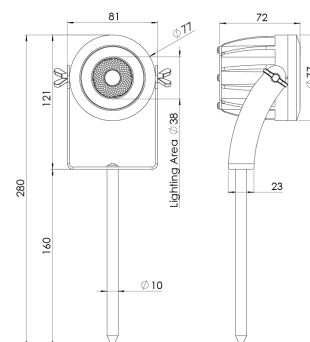

<b>Product Family</b>	Gressa
<b>Adjustability</b>	Adjustable: 90°
<b>Color</b>	White- Black- Gray- RAL
<b>Mounting Type</b>	
<b>Body</b>	Electrostatic powder coated aluminum body
<b>Light Source</b>	HP LED
<b>Color Temperature</b>	2700-3000-4000-5000-6500K
<b>Color Rendering Index</b>	CRI>80
<b>Power</b>	5 W
<b>Power Factor</b>	Pf>90
<b>Luminaire Efficiency</b>	57lm/W
<b>Light Beam Angle</b>	24°,36°
<b>Lumen</b>	285 lm
<b>Operating Voltage</b>	220-240V AC / 50-60 Hz
<b>Light Source Lifetime</b>	50.000 hours Led lifetime
<b>Optic</b>	High efficiency acrylic lens, Extra clear tempered glass
<b>Control Type</b>	On/Off
<b>Electrical Insulation Class</b>	Class I
<b>Optional Features</b>	Unavailable
<b>Sealing</b>	IP66
<b>Weight</b>	0,6 Kg
<b>Dimensions</b>	Ø77 x 72 x 280 mm

## DIMENSIONS

Lumen value is given according to 3000K value.

Luminaire is F-marked and suitable for direct mounting on normally flammable surfaces.

All components are provided with 5 year limited guarantee. A qualified electrician must ensure proper installation of the product.