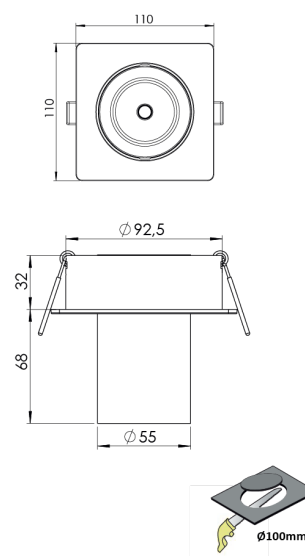

Product Family	Halo
Adjustability	Adjustable: 30° & 30°
Color	White- Black- Gray- RAL
Mounting Type	Adjustable Recessed Mounted
Body	Extruded aluminium body with electrostatic powder coated

Light Source	COB LED
Color Temperature	2700-3000-4000-5000-6500K
Color Rendering Index	CRI>80,CRI>90
Power	14 W
Power Factor	Pf>90
Luminaire Efficiency	103lm/W
Light Beam Angle	15°,24°,36°,60°
Lumen	1442 lm
Operating Voltage	220-240V AC / 50-60 Hz
Light Source Lifetime	50.000 hours Led lifetime
Optic	High efficiency reflector and PC glass

Control Type	On/Off – Dali
Electrical Insulation Class	Class II
Optional Features	Emergency kit system can be integrated

Sealing	IP20
Weight	0,8 Kg
Dimensions	110 x 100mm

DIMENSIONS

Lumen value is given according to 4000K value.