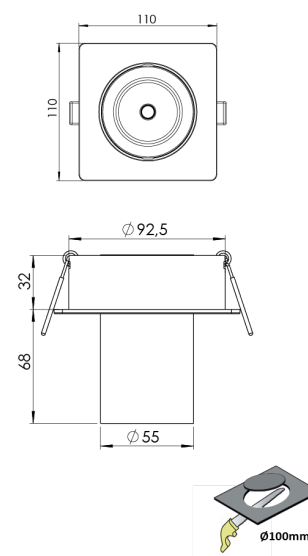

<b>Product Family</b>	Halo
<b>Adjustability</b>	Adjustable: 30° & 30°
<b>Color</b>	White- Black- Gray- RAL
<b>Mounting Type</b>	Adjustable Recessed Mounted
<b>Body</b>	Extruded aluminium body with electrostatic powder coated

<b>Control Type</b>	On/Off – Dali
<b>Electrical Insulation Class</b>	Class II
<b>Optional Features</b>	Emergency kit system can be integrated

<b>Sealing</b>	IP20
<b>Weight</b>	0,8 Kg
<b>Dimensions</b>	110 x 100mm

#### DIMENSIONS

Lumen value is given according to 4000K value.

Luminaire is F-marked and suitable for direct mounting on normally flammable surfaces.

All components are provided with 5 year limited guarantee. A qualified electrician must ensure proper installation of the product.