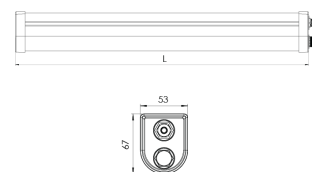

Product Family	Helios
Adjustability	Fixed
Color	White
Mounting Type	Triproof
Body	Extruded polycarbonate body

DIMENSIONS

Light Source	MP LED
Color Temperature	2700-3000-4000-5000-6500K
Color Rendering Index	CRI>80 , CRI>90
Power	19 W
Power Factor	Pf>90
Luminaire Efficiency	133lm/W
Light Beam Angle	120°
Lumen	2527 lm
Operating Voltage	220-240V AC / 50-60 Hz
Light Source Lifetime	50.000 hours Led lifetime
Optic	High efficiency milky polycarbonate diffuser

Control Type	On/Off
Electrical Insulation Class	Class I
Optional Features	Emergency

Sealing	IP65
Weight	0,9 Kg
Dimensions	53 X 67 mm - L : 570 mm

Lumen value is given according to 5000K value.

Luminaire is F-marked and suitable for direct mounting on normally flammable surfaces.