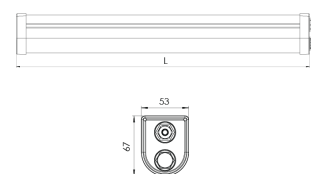

Product Family	Helios
Adjustability	Fixed
Color	White
Mounting Type	Triproof
Body	Extruded polycarbonate body

DIMENSIONS

Light Source	MP LED
Color Temperature	2700-3000-4000-5000-6500K
Color Rendering Index	CRI>80 , CRI>90
Power	37 W
Power Factor	Pf>90
Luminaire Efficiency	133lm/W
Light Beam Angle	120°
Lumen	4921 lm
Operating Voltage	220-240V AC / 50-60 Hz
Light Source Lifetime	50.000 hours Led lifetime
Optic	High efficiency milky polycarbonate diffuser

Control Type	On/Off
Electrical Insulation Class	Class I
Optional Features	Emergency kit system can be integrated

Sealing	IP65
Weight	1,6 Kg
Dimensions	53 X 67 mm - L : 1200 mm

Lumen value is given according to 5000K value.