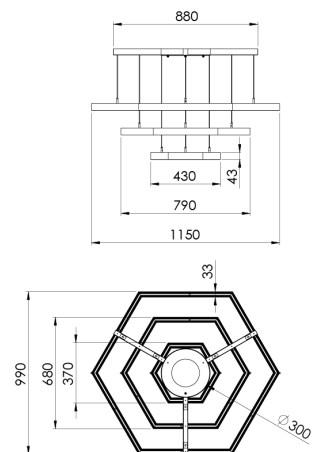

<b>Product Family</b>	Hex
<b>Adjustability</b>	Fixed
<b>Color</b>	White- Black- Gray- RAL
<b>Mounting Type</b>	Pendant
<b>Body</b>	Extruded aluminium body with electrostatic powder coated

<b>Light Source</b>	MP LED
<b>Color Temperature</b>	2700-3000-4000-5000-6500K
<b>Color Rendering Index</b>	CRI>80
<b>Power</b>	168 W
<b>Power Factor</b>	Pf>90
<b>Luminaire Efficiency</b>	75lm/W
<b>Light Beam Angle</b>	120°
<b>Lumen</b>	12600 lm
<b>Operating Voltage</b>	220-240V AC / 50-60 Hz
<b>Light Source Lifetime</b>	50.000 hours Led lifetime
<b>Optic</b>	High efficiency opal diffusers

<b>Control Type</b>	On/Off
<b>Electrical Insulation Class</b>	Class II
<b>Optional Features</b>	Emergency kit system can be integrated

<b>Sealing</b>	IP20
<b>Weight</b>	8,5 Kg
<b>Dimensions</b>	33 x 43 - 990+680+370 mm

## DIMENSIONS

Lumen value is given according to 4000K value.

Luminaire is F-marked and suitable for direct mounting on normally flammable surfaces.

All components are provided with 5 year limited guarantee. A qualified electrician must ensure proper installation of the product.