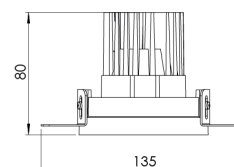

Product Family	Isen
Adjustability	Fixed
Color	White- Black- Gray- RAL
Mounting Type	Trimless
Body	Die-cast aluminium body with electrostatic powder coated

Light Source	COB LED
Color Temperature	2700-3000-4000-5000-6500K
Color Rendering Index	CRI>80,CRI>90
Power	14 W
Power Factor	Pf>90
Luminaire Efficiency	100lm/W
Light Beam Angle	15°,25°,38°
Lumen	1400 lm
Operating Voltage	220-240V AC / 50-60 Hz
Light Source Lifetime	50.000 hours Led lifetime
Optic	High efficiency reflector and PC glass

Control Type	On/Off- Dali
Electrical Insulation Class	Class II
Optional Features	Emergency kit system can be integrated

Sealing	IP20
Weight	0,55 Kg
Dimensions	Ø84,5 x 80mm

DIMENSIONS

Lumen value is given according to 4000K value.