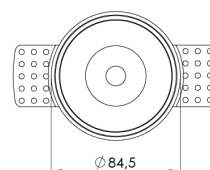

Product Family	Isen
Adjustability	Fixed
Color	White- Black- Gray- RAL
Mounting Type	Trimless
Body	Die-cast aluminium body with electrostatic powder coated

Light Source	COB LED
Color Temperature	2700-3000-4000-5000-6500K
Color Rendering Index	CRI>80,CRI>90
Power	14 W
Power Factor	Pf>90
Luminaire Efficiency	100lm/W
Light Beam Angle	15°,25°,38°
Lumen	1400 lm
Operating Voltage	220-240V AC / 50-60 Hz
Light Source Lifetime	50.000 hours Led lifetime
Optic	High efficiency reflector and PC glass

Control Type	On/Off- Dali
Electrical Insulation Class	Class II
Optional Features	Emergency kit system can be integrated

Sealing	IP20
Weight	0,55 Kg
Dimensions	Ø84,5 x 80mm

DIMENSIONS

Lumen value is given according to 4000K value.