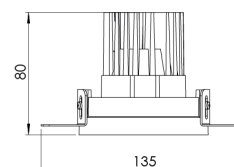

Product Family	Isen
Adjustability	Fixed
Color	White- Black- Gray- RAL
Mounting Type	Trimless
Body	Die-cast aluminium body with electrostatic powder coated

Light Source	COB LED
Color Temperature	2700-3000-4000-5000-6500K
Color Rendering Index	CRI>80,CRI>90
Power	7 W
Power Factor	Pf>90
Luminaire Efficiency	100lm/W
Light Beam Angle	15°,25°,38°
Lumen	700 lm
Operating Voltage	220-240V AC / 50-60 Hz
Light Source Lifetime	50.000 hours Led lifetime
Optic	High efficiency reflector and PC glass

Control Type	On/Off- Dali
Electrical Insulation Class	Class II
Optional Features	Emergency kit system can be integrated

Sealing	IP20
Weight	0,55 Kg
Dimensions	Ø84,5 x 80mm

DIMENSIONS

Lumen value is given according to 4000K value.