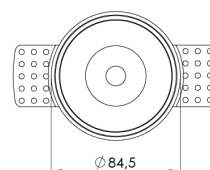

Product Family	Isen
Adjustability	Fixed
Color	White- Black- Gray- RAL
Mounting Type	Trimless
Body	Die-cast aluminium body with electrostatic powder coated

Light Source	COB LED
Color Temperature	2700-3000-4000-5000-6500K
Color Rendering Index	CRI>80,CRI>90
Power	7 W
Power Factor	Pf>90
Luminaire Efficiency	100lm/W
Light Beam Angle	15°,25°,38°
Lumen	700 lm
Operating Voltage	220-240V AC / 50-60 Hz
Light Source Lifetime	50.000 hours Led lifetime
Optic	High efficiency reflector and PC glass

Control Type	On/Off- Dali
Electrical Insulation Class	Class II
Optional Features	Emergency kit system can be integrated

Sealing	IP20
Weight	0,55 Kg
Dimensions	Ø84,5 x 80mm

DIMENSIONS

Lumen value is given according to 4000K value.