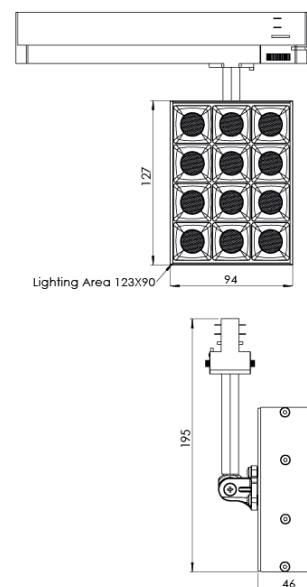

Product Family	Karo
Adjustability	Adjustable: 350° - 90°
Color	White- Black- Gray- RAL
Mounting Type	Track
Body	Extruded aluminium body with electrostatic powder coated

Light Source	HP LED
Color Temperature	2700-3000-4000-5000-6500K
Color Rendering Index	CRI>80
Power	19 W
Power Factor	Pf>90
Luminaire Efficiency	100lm/W
Light Beam Angle	25°,40°
Lumen	1900 lm
Operating Voltage	220-240V AC / 50-60 Hz
Light Source Lifetime	50.000 hours Led lifetime
Optic	High efficiency optic in metallized thermoplastic and built into the innovative anti-glare screen

Control Type	On/Off
Electrical Insulation Class	Class II
Optional Features	Unavailable

Sealing	IP20
Weight	1,05 Kg
Dimensions	94 x 127 mm

DIMENSIONS

Lumen value is given according to 3000K value.

Luminaire is F-marked and suitable for direct mounting on normally flammable surfaces.