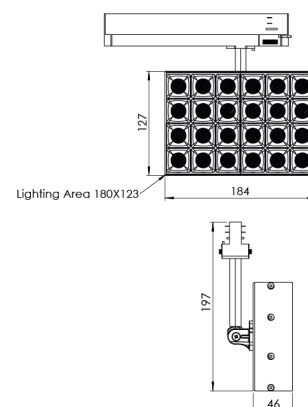

<b>Product Family</b>	Karo
<b>Adjustability</b>	Adjustable: 350° - 90°
<b>Color</b>	White- Black- Gray- RAL
<b>Mounting Type</b>	Track
<b>Body</b>	Extruded aluminium body with electrostatic powder coated
<b>Light Source</b>	HP LED
<b>Color Temperature</b>	2700-3000-4000-5000-6500K
<b>Color Rendering Index</b>	CRI>80
<b>Power</b>	38 W
<b>Power Factor</b>	Pf>90
<b>Luminaire Efficiency</b>	100lm/W
<b>Light Beam Angle</b>	25°,40°
<b>Lumen</b>	3800 lm
<b>Operating Voltage</b>	220-240V AC / 50-60 Hz
<b>Light Source Lifetime</b>	50.000 hours Led lifetime
<b>Optic</b>	High efficiency optic in metallized thermoplastic and built into the innovative anti-glare screen
<b>Control Type</b>	On/Off
<b>Electrical Insulation Class</b>	Class II
<b>Optional Features</b>	Unavailable
<b>Sealing</b>	IP20
<b>Weight</b>	1,4 Kg
<b>Dimensions</b>	127 x 184 mm

#### DIMENSIONS

Lumen value is given according to 3000K value.

Luminaire is F-marked and suitable for direct mounting on normally flammable surfaces.

All components are provided with 5 year limited guarantee. A qualified electrician must ensure proper installation of the product.