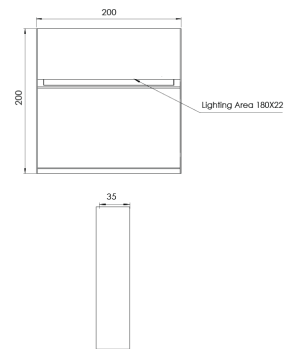

Product Family	Kavia
Adjustability	Fixed
Color	White- Black- Gray- RAL
Mounting Type	Surface Mounted
Body	Aluminium body with electrostatic powder coated
Light Source	HPLED
Color Temperature	2700-3000-4000-5000-6500K
Color Rendering Index	CRI>80,CRI>90
Power	5 W
Power Factor	Pf>90
Luminaire Efficiency	72lm/W
Light Beam Angle	
Lumen	360 lm
Operating Voltage	220-240V AC / 50-60 Hz
Light Source Lifetime	50.000 hours Led lifetime
Optic	High efficiency acrylic lens
Control Type	On/Off
Electrical Insulation Class	Class II
Optional Features	Unavailable
Sealing	IP20
Weight	1 Kg
Dimensions	200 X 200 X 35 mm

DIMENSIONS

Lumen value is given according to 3000K value.

Luminaire is F-marked and suitable for direct mounting on normally flammable surfaces.

All components are provided with 5 year limited guarantee. A qualified electrician must ensure proper installation of the product.