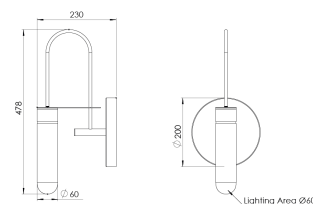

Product Family	Kayla
Adjustability	Fixed
Color	White- Black- Gray- RAL
Mounting Type	Surface Mounted
Body	Aluminum body with electrostatic powder coated

Light Source	E-27 LED LAMP
Color Temperature	2700-3000-4000-5000-6500K
Color Rendering Index	
Power	9 W
Power Factor	Pf>90
Luminaire Efficiency	90lm/W
Light Beam Angle	120°
Lumen	810 lm
Operating Voltage	220-240V AC / 50-60 Hz
Light Source Lifetime	50.000 hours Led lifetime

Control Type	On/Off- Dali
Electrical Insulation Class	Class I
Optional Features	Unavailable

Sealing	IP20
Weight	1,3 Kg
Dimensions	Ø60 x 478 x 230 mm

DIMENSIONS

Lumen value is given according to 3000K value.