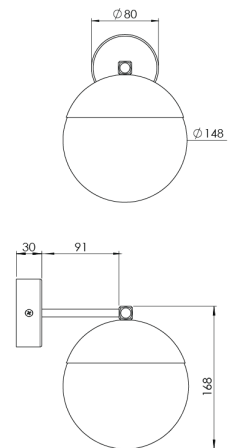

Product Family	Kayla
Adjustability	Fixed
Color	White- Black- Gray- RAL
Mounting Type	Surface Mounted
Body	Electrostatic powder coated metal body
Light Source	E-14 LED LAMP
Color Temperature	3000K
Color Rendering Index	
Power	7 W
Power Factor	Pf>90
Luminaire Efficiency	115lm/W
Light Beam Angle	
Lumen	806 lm
Operating Voltage	220-240V AC / 50-60 Hz
Light Source Lifetime	50.000 hours Led lifetime
Optic	Opal color glass
Control Type	On/Off
Electrical Insulation Class	Class I
Optional Features	Unavailable
Sealing	IP20
Weight	0,6 Kg
Dimensions	Ø148 x 168mm

DIMENSIONS

Lumen value is given according to 3000K value.

Luminaire is F-marked and suitable for direct mounting on normally flammable surfaces.

All components are provided with 5 year limited guarantee. A qualified electrician must ensure proper installation of the product.