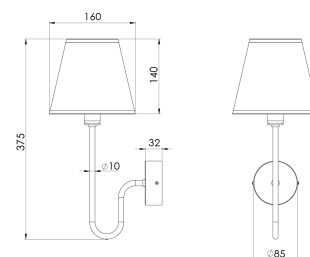

Product Family	Kayla
Adjustability	Fixed
Color	Black
Mounting Type	Surface Mounted

Light Source	E-14 LED LAMP
Color Temperature	2700K
Color Rendering Index	
Power	6 W
Power Factor	Pf>90
Luminaire Efficiency	78lm/W
Light Beam Angle	
Lumen	470 lm
Operating Voltage	220-240V AC / 50-60 Hz
Light Source Lifetime	50.000 hours Led lifetime

Control Type	On/Off
Electrical Insulation Class	Class I
Optional Features	Unavailable

Sealing	IP20
Weight	0,37 Kg
Dimensions	160 x 140mm

DIMENSIONS

Lumen value is given according to 2700K value.

Luminaire is F-marked and suitable for direct mounting on normally flammable surfaces.