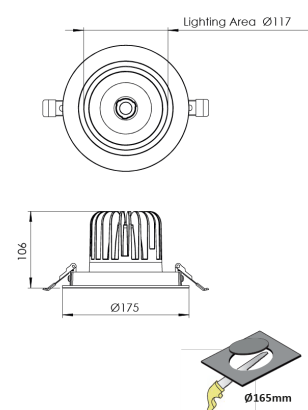

Product Family	Kemi
Adjustability	Adjustable: 22°&22°
Color	White- Black- Gray- RAL
Mounting Type	Adjustable Recessed Mounted
Body	Die-cast aluminium body with electrostatic powder coated

Light Source	COB LED
Color Temperature	2700-3000-4000-5000-6500K
Color Rendering Index	CRI>80 , CRI>90
Power	20 W
Power Factor	Pf>90
Luminaire Efficiency	105lm/W
Light Beam Angle	15° ,24°,40° ,60°
Lumen	2100 lm
Operating Voltage	220-240V AC / 50-60 Hz
Light Source Lifetime	50.000 hours Led lifetime
Optic	High efficiency reflector and PC glass

Control Type	On/Off – Dali
Electrical Insulation Class	Class II
Optional Features	Emergency kit system can be integrated

Sealing	IP20
Weight	0,9 Kg
Dimensions	Ø175 x 106 mm

DIMENSIONS

Lumen value is given according to 4000K value.