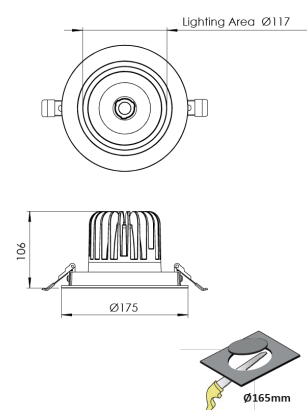

Product Family	Kemi
Adjustability	Adjustable: 22°&22°
Color	White- Black- Gray- RAL
Mounting Type	Adjustable Recessed Mounted
Body	Die-cast aluminium body with electrostatic powder coated

Light Source	COB LED
Color Temperature	2700-3000-4000-5000-6500K
Color Rendering Index	CRI>80 , CRI>90
Power	28 W
Power Factor	Pf>90
Luminaire Efficiency	105lm/W
Light Beam Angle	15° ,24°,40° ,60°
Lumen	2940 lm
Operating Voltage	220-240V AC / 50-60 Hz
Light Source Lifetime	50.000 hours Led lifetime
Optic	High efficiency reflector and PC glass

Control Type	On/Off – Dali
Electrical Insulation Class	Class II
Optional Features	Emergency kit system can be integrated

Sealing	IP20
Weight	0,9 Kg
Dimensions	Ø175 x 106 mm

DIMENSIONS

Lumen value is given according to 4000K value.