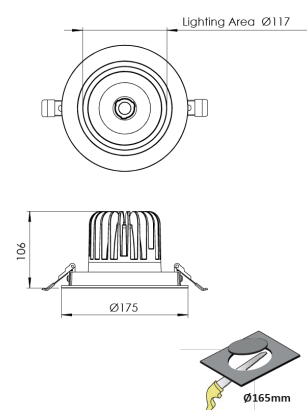

Product Family	Kemi
Adjustability	Adjustable: 22°&22°
Color	White- Black- Gray- RAL
Mounting Type	Adjustable Recessed Mounted
Body	Die-cast aluminium body with electrostatic powder coated

Light Source	COB LED
Color Temperature	2700-3000-4000-5000-6500K
Color Rendering Index	CRI>80 , CRI>90
Power	35 W
Power Factor	Pf>90
Luminaire Efficiency	105lm/W
Light Beam Angle	15° ,24°,40° ,60°
Lumen	3675 lm
Operating Voltage	220-240V AC / 50-60 Hz
Light Source Lifetime	50.000 hours Led lifetime
Optic	High efficiency reflector and PC glass

Control Type	On/Off – Dali
Electrical Insulation Class	Class II
Optional Features	Emergency kit system can be integrated

Sealing	IP20
Weight	0,9 Kg
Dimensions	Ø175 x 106 mm

DIMENSIONS

Lumen value is given according to 4000K value.