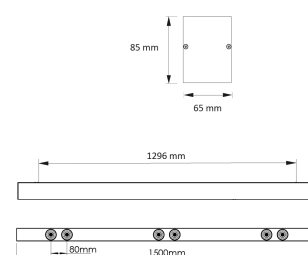

| | |
|-----------------------|--|
| Product Family | Kendo |
| Adjustability | Adjustable: 15° & 15° |
| Color | White- Black- Gray- RAL |
| Mounting Type | Surface Mounted |
| Body | Extruded aluminium body with electrostatic powder coated |

| | |
|------------------------------------|--|
| Control Type | On/Off- Dali |
| Electrical Insulation Class | Class I |
| Optional Features | Emergency kit system can be integrated |

| | |
|-------------------|----------------|
| Sealing | IP20 |
| Weight | 4,45 Kg |
| Dimensions | 65x85xL1500 mm |

DIMENSIONS

Lumen value is given according to 4000K value.

Luminaire is F-marked and suitable for direct mounting on normally flammable surfaces.

All components are provided with 5 year limited guarantee. A qualified electrician must ensure proper installation of the product.