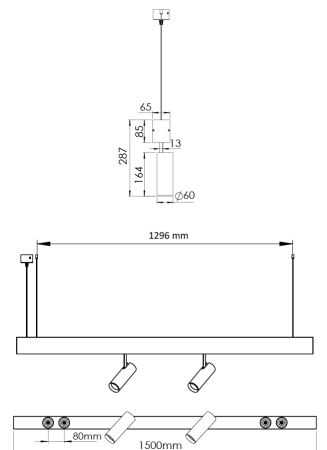

DIMENSIONS

Lumen value is given according to 4000K value.
Luminaire is F-marked and suitable for direct mounting on normally flammable surfaces.
All components are provided with 5 year limited guarantee. A qualified electrician must ensure proper installation of the product.