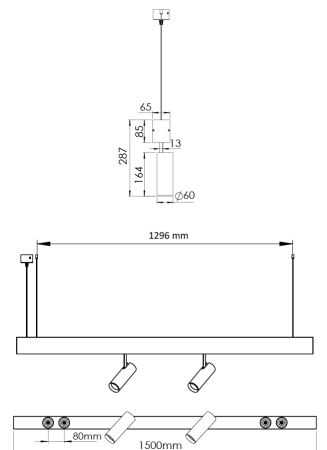

| | |
|------------------------------------|--|
| Control Type | On/Off- Dali |
| Electrical Insulation Class | Class I |
| Optional Features | Emergency kit system can be integrated |

| | |
|-------------------|----------------|
| Sealing | IP20 |
| Weight | 5 Kg |
| Dimensions | 65x85xL1500 mm |

DIMENSIONS

Lumen value is given according to 4000K value.
 Luminaire is F-marked and suitable for direct mounting on normally flammable surfaces.
 All components are provided with 5 year limited guarantee. A qualified electrician must ensure proper installation of the product.