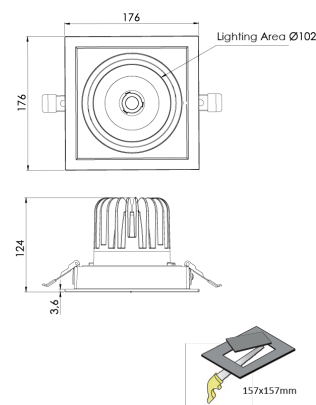

Product Family	Kiva
Adjustability	Adjustable: 22° & 22° - 350°
Color	White- Black- Gray- RAL
Mounting Type	Adjustable Recessed Mounted
Body	Die-cast aluminium body with electrostatic powder coated

Light Source	COB LED
Color Temperature	2700-3000-4000-5000-6500K
Color Rendering Index	CRI>90
Power	20 W
Power Factor	Pf>90
Luminaire Efficiency	105lm/W
Light Beam Angle	15°,24°,40°,60°
Lumen	2100 lm
Operating Voltage	220-240V AC / 50-60 Hz
Light Source Lifetime	50.000 hours Led lifetime
Optic	High efficiency reflector and PC glass

Control Type	On/Off – Dali
Electrical Insulation Class	Class II
Optional Features	Emergency kit system can be integrated

Sealing	IP20
Weight	1 Kg
Dimensions	176 x 176 x 124 mm

DIMENSIONS

Lumen value is given according to 4000K value.