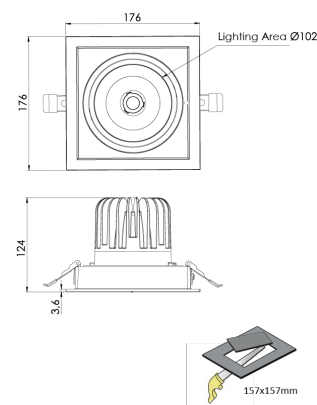

<b>Product Family</b>	Kiva
<b>Adjustability</b>	Adjustable: 22° & 22° - 350°
<b>Color</b>	White- Black- Gray- RAL
<b>Mounting Type</b>	Adjustable Recessed Mounted
<b>Body</b>	Die-cast aluminium body with electrostatic powder coated

<b>Light Source</b>	COB LED
<b>Color Temperature</b>	2700-3000-4000-5000-6500K
<b>Color Rendering Index</b>	CRI>90
<b>Power</b>	28 W
<b>Power Factor</b>	Pf>90
<b>Luminaire Efficiency</b>	105lm/W
<b>Light Beam Angle</b>	15°,24°,40°,60°
<b>Lumen</b>	2940 lm
<b>Operating Voltage</b>	220-240V AC / 50-60 Hz
<b>Light Source Lifetime</b>	50.000 hours Led lifetime
<b>Optic</b>	High efficiency reflector and PC glass

<b>Control Type</b>	On/Off – Dali
<b>Electrical Insulation Class</b>	Class II
<b>Optional Features</b>	Emergency kit system can be integrated

<b>Sealing</b>	IP20
<b>Weight</b>	1 Kg
<b>Dimensions</b>	176 x 176 x 124 mm

## DIMENSIONS

Lumen value is given according to 4000K value.

Luminaire is F-marked and suitable for direct mounting on normally flammable surfaces.

All components are provided with 5 year limited guarantee. A qualified electrician must ensure proper installation of the product.