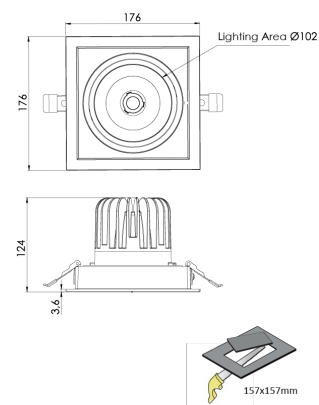

<b>Product Family</b>	Kiva
<b>Adjustability</b>	Adjustable: 22° & 22° - 350°
<b>Color</b>	White- Black- Gray- RAL
<b>Mounting Type</b>	Adjustable Recessed Mounted
<b>Body</b>	Die-cast aluminium body with electrostatic powder coated

<b>Light Source</b>	COB LED
<b>Color Temperature</b>	2700-3000-4000-5000-6500K
<b>Color Rendering Index</b>	CRI>90
<b>Power</b>	35 W
<b>Power Factor</b>	Pf>90
<b>Luminaire Efficiency</b>	105lm/W
<b>Light Beam Angle</b>	15°,24°,40°,60°
<b>Lumen</b>	3675 lm
<b>Operating Voltage</b>	220-240V AC / 50-60 Hz
<b>Light Source Lifetime</b>	50.000 hours Led lifetime
<b>Optic</b>	High efficiency reflector and PC glass

<b>Control Type</b>	On/Off – Dali
<b>Electrical Insulation Class</b>	Class II
<b>Optional Features</b>	Emergency kit system can be integrated

<b>Sealing</b>	IP20
<b>Weight</b>	1 Kg
<b>Dimensions</b>	176 x 176 x 124 mm

## DIMENSIONS

Lumen value is given according to 4000K value.

Luminaire is F-marked and suitable for direct mounting on normally flammable surfaces.

All components are provided with 5 year limited guarantee. A qualified electrician must ensure proper installation of the product.