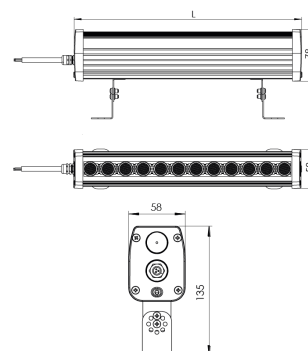

Product Family	Kivo
Adjustability	Adjustable: 90° & 90°
Color	MAT Eloksal
Mounting Type	Wallwasher
Body	Anodized aluminium body and tempered glass
Light Source	HP LED
Color Temperature	2700-3000-4000-5000-6500K
Color Rendering Index	CRI>80
Power	10 W
Power Factor	Pf>90
Luminaire Efficiency	120lm/W
Light Beam Angle	10°,25°,40°,60°,
Lumen	1200 lm
Operating Voltage	220-240V AC / 50-60 Hz
Light Source Lifetime	50.000 hours Led lifetime
Optic	High efficiency acrylic lens
Control Type	On/Off- Dali
Electrical Insulation Class	Class I
Optional Features	Unavailable
Sealing	IP66
Weight	0,8 Kg
Dimensions	58 x 78 x L : 345 mm

DIMENSIONS

Lumen value is given according to 3000K value.

Luminaire is F-marked and suitable for direct mounting on normally flammable surfaces.

All components are provided with 5 year limited guarantee. A qualified electrician must ensure proper installation of the product.