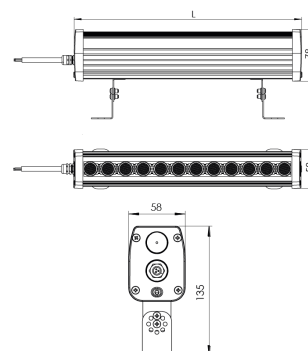

Product Family	Kivo
Adjustability	Adjustable: 90° & 90°
Color	MAT Eloksal
Mounting Type	Wallwasher
Body	Anodized aluminium body and tempered glass
Light Source	HP LED
Color Temperature	2700-3000-4000-5000-6500K
Color Rendering Index	CRI>80
Power	20 W
Power Factor	Pf>90
Luminaire Efficiency	120lm/W
Light Beam Angle	10°,25°,40°,60°,
Lumen	2400 lm
Operating Voltage	220-240V AC / 50-60 Hz
Light Source Lifetime	50.000 hours Led lifetime
Optic	High efficiency acrylic lens
Control Type	On/Off- Dali
Electrical Insulation Class	Class I
Optional Features	Unavailable
Sealing	IP66
Weight	1,85 Kg
Dimensions	58 x 78 x L : 670 mm

DIMENSIONS

Lumen value is given according to 3000K value.

Luminaire is F-marked and suitable for direct mounting on normally flammable surfaces.

All components are provided with 5 year limited guarantee. A qualified electrician must ensure proper installation of the product.