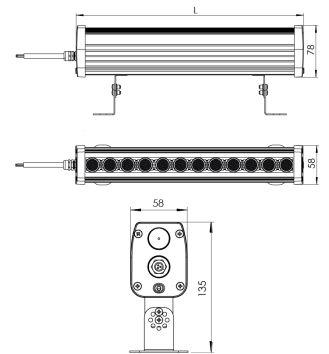

Product Family	Kivo
Adjustability	Adjustable: 90° & 90°
Color	MAT Eloksal
Mounting Type	Wallwasher
Body	Anodized aluminium body and tempered glass
Light Source	HP LED
Color Temperature	2700-3000-4000-5000-6500K
Color Rendering Index	CRI>80
Power	30 W
Power Factor	Pf>90
Luminaire Efficiency	120lm/W
Light Beam Angle	10°,25°,40°,60°,
Lumen	3600 lm
Operating Voltage	220-240V AC / 50-60 Hz
Light Source Lifetime	50.000 hours Led lifetime
Optic	High efficiency acrylic lens
Control Type	On/Off- Dali
Electrical Insulation Class	Class I
Optional Features	Unavailable
Sealing	IP66
Weight	2,9 Kg
Dimensions	58 x 78 x L : 980 mm

DIMENSIONS

Lumen value is given according to 3000K value.

Luminaire is F-marked and suitable for direct mounting on normally flammable surfaces.

All components are provided with 5 year limited guarantee. A qualified electrician must ensure proper installation of the product.